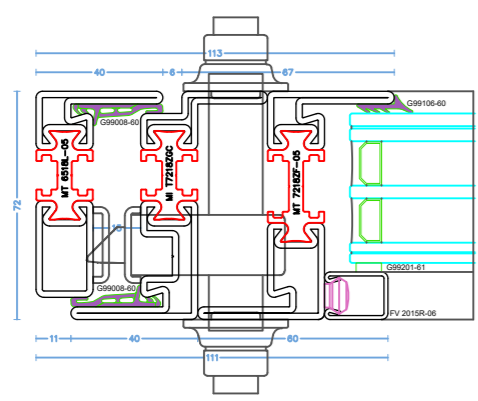

Therm Pro

HORIZONTAL OPENING

VERTICAL OPENING

FIXED

Stal
Steel