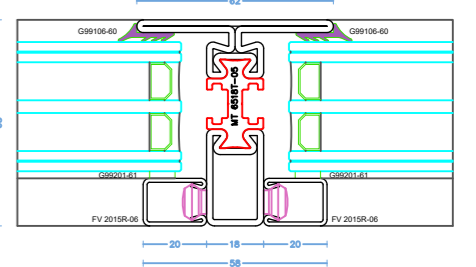

Therm Pro

HORIZONTAL OPENING

VERTICAL OPENING

FIXED

Stal
Steel