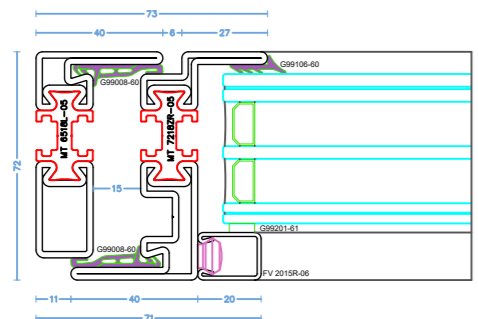

Therm Pro

HORIZONTAL OPENING

VERTICAL OPENING

FIXED

Stal
Steel