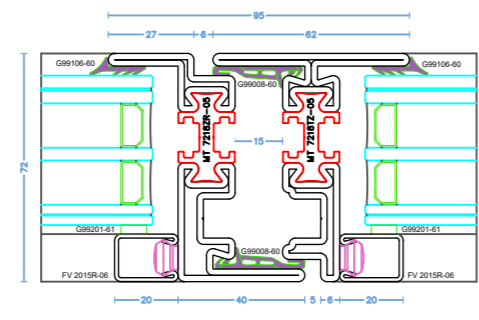

Therm Pro

HORIZONTAL OPENING

VERTICAL OPENING

FIXED

Stal
Steel