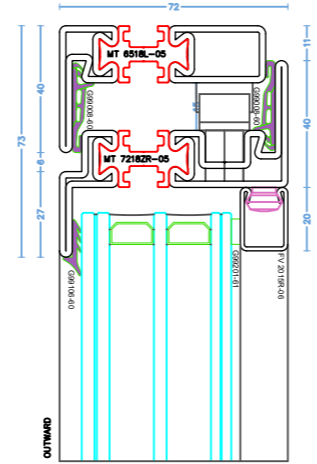

Therm Pro

HORIZONTAL OPENING

VERTICAL OPENING

FIXED

Stal
Steel