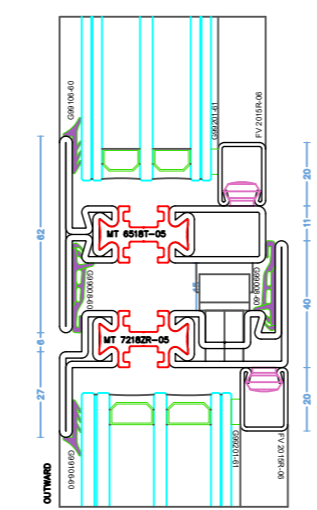

Therm Pro

HORIZONTAL OPENING

VERTICAL OPENING

FIXED

Stal
Steel