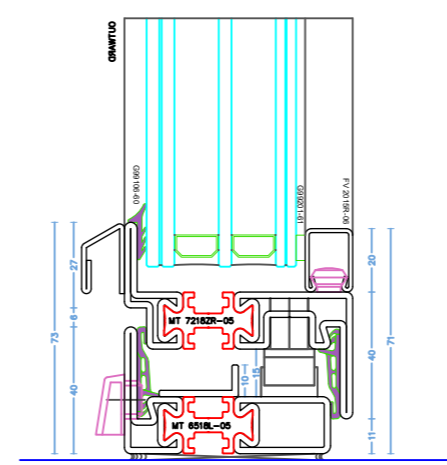

Therm Pro

HORIZONTAL OPENING

VERTICAL OPENING

FIXED

Stal
Steel