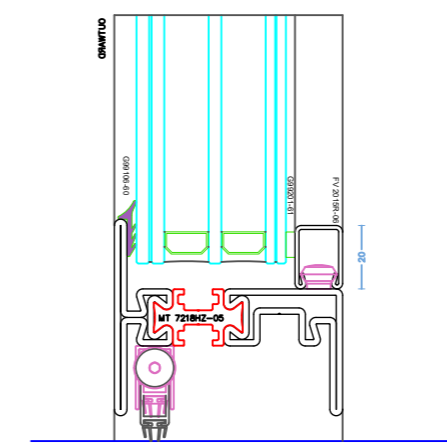

Therm Pro

HORIZONTAL OPENING

VERTICAL OPENING

FIXED

Stal
Steel