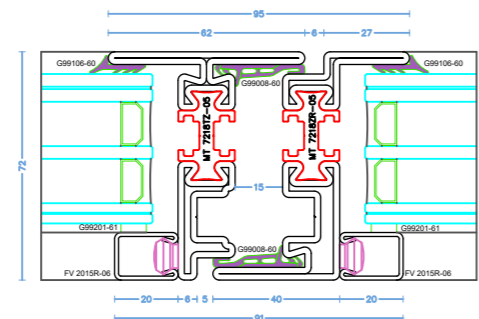

Therm Pro

HORIZONTAL OPENING

VERTICAL OPENING

FIXED

Stal
Steel