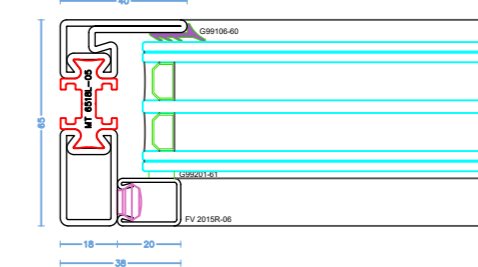

Therm Pro

HORIZONTAL OPENING

VERTICAL OPENING

FIXED

Stal
Steel