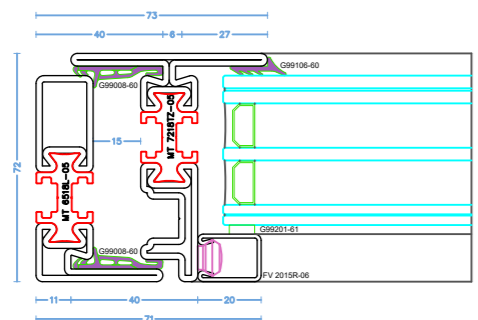

Therm Pro

HORIZONTAL OPENING

VERTICAL OPENING

FIXED

Stal
Steel